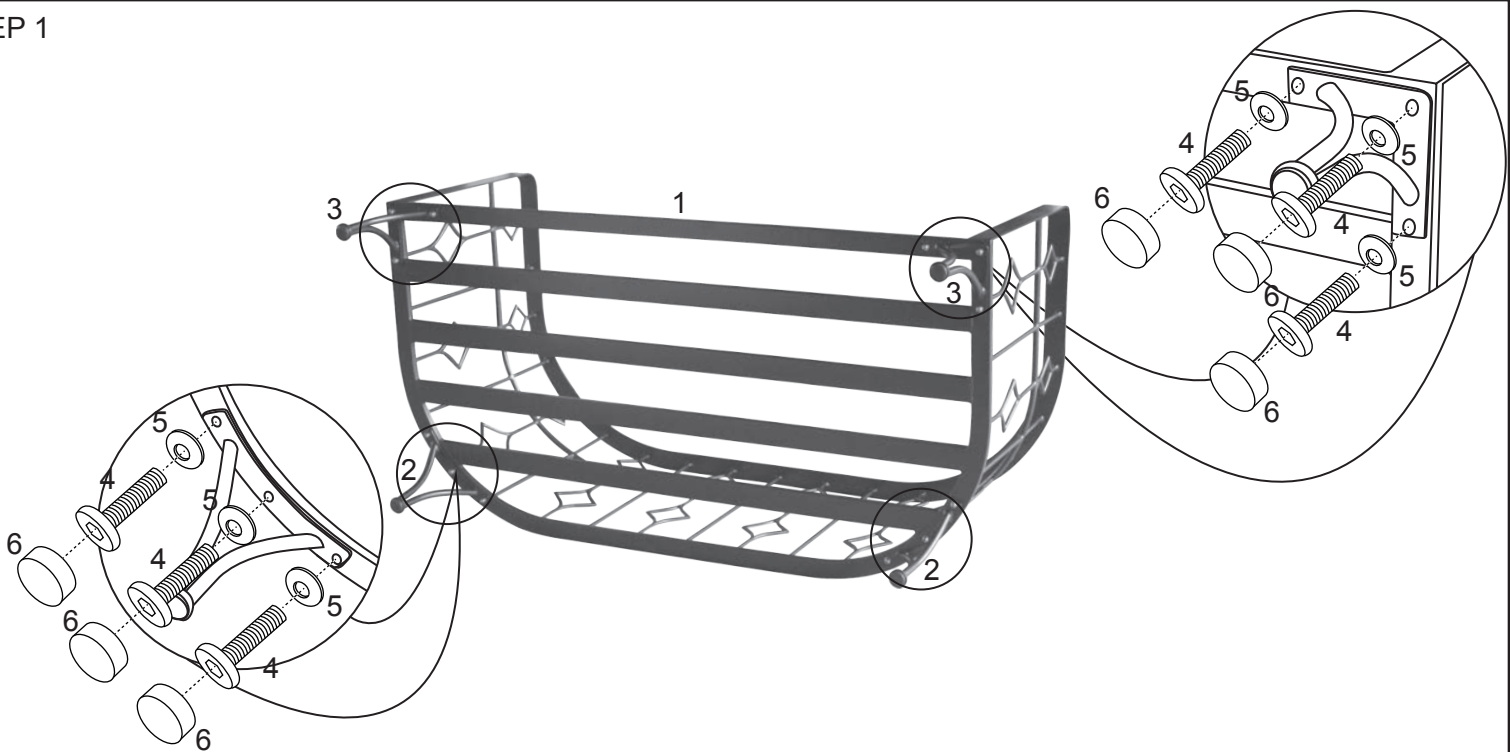

ATTENTION: THIS PRODUCT IS NOT FOR COMMERCIAL USE
INTENDED FOR RESIDENTIAL USE ONLY.

KSS928F

PARTS LIST

PART NO.	MATERIAL CODE	PART	Q'TY
1	62KSS928FB101	 SEAT ASSEMBLY	1
2	KSS928E-CS01	 REAR LEG	2
3	KSS928E-CS02	 FRONT LEG	2
4	17C33A0706001Y4	 BOLT M6*16	12
5	17FA05040301-Y4	 WASHER d6.5*D13*1.0	12

PART NO.	MATERIAL CODE	PART	Q'TY
6	18000337004	 BOLT CAP	12
7	17KAA0101----Y4	 HEX KEY WRENCH 4MM	1
8	61KSS928FX00001BA	 BACK CUSHION	2
9	61KSS928FY00001BA	 SEAT CUSHION	1
10	61KSS928FJ00001BA	 PILLOW	3

STEP 1